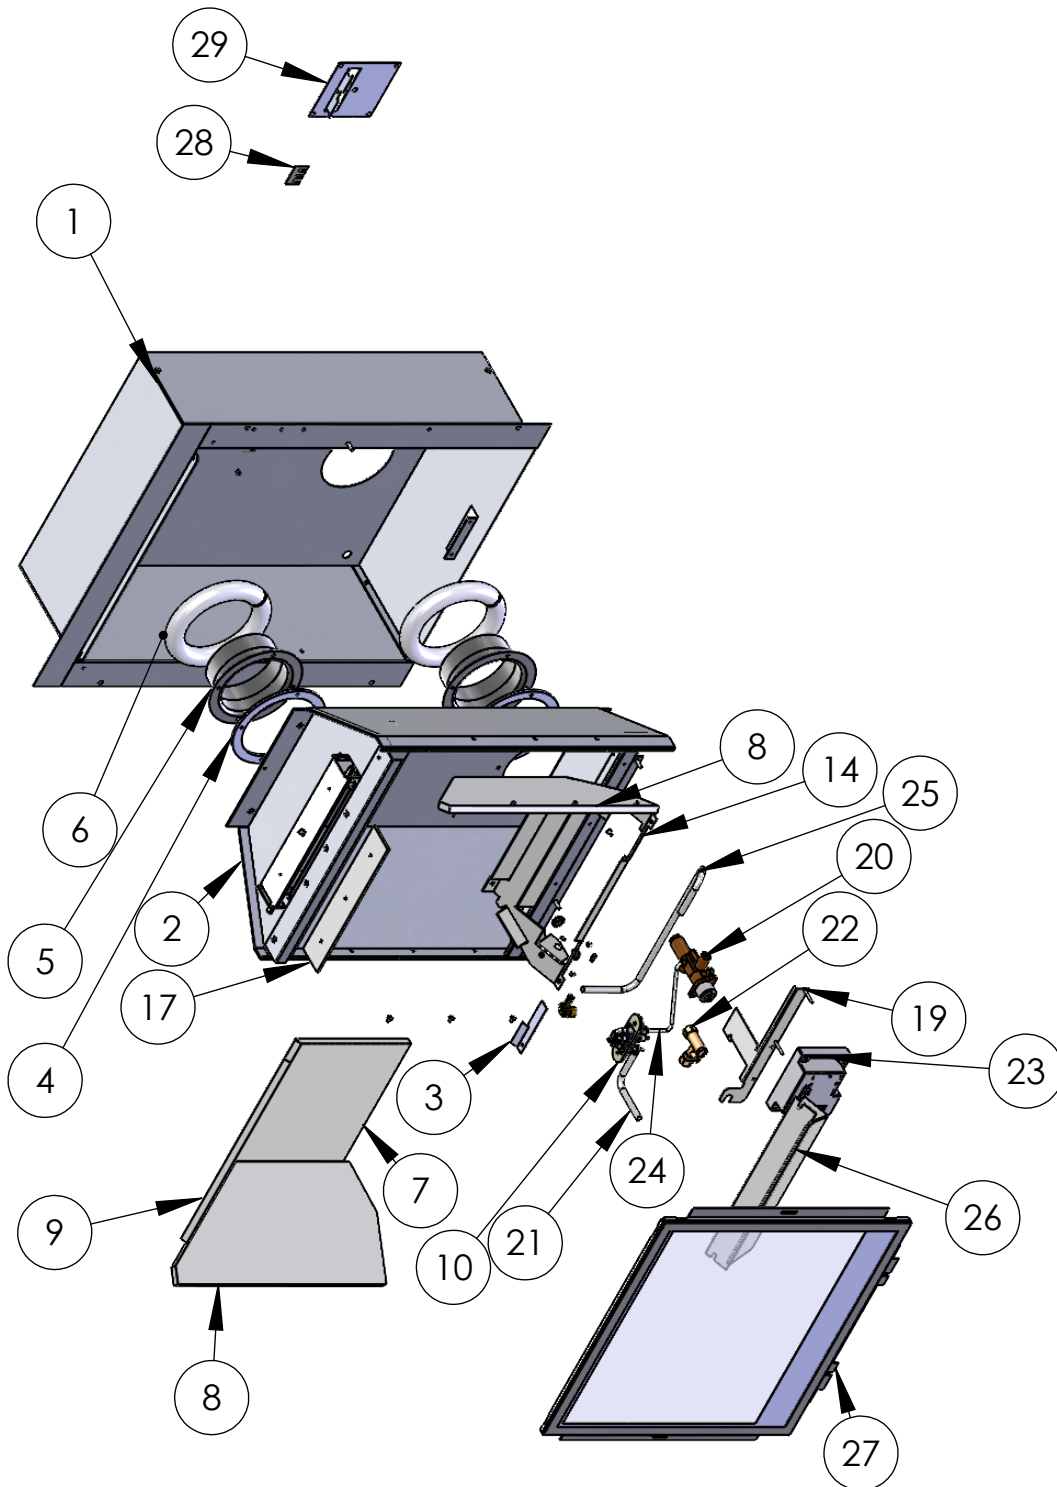

RS Glass Frame Assembly

ITEM NO.	Description	Part Number	QTY.
1	Glass Frame	UK: 5859 / China: 9042	1
2	Side Seal	5931	2
3	Top Seal	5930	2
4	Glass	5881	1

RS terminal Assembly

ITEM NO.	Description	Part Number	QTY.
1	terminal Assy	2185	1
2	flue Duct	2180	1
3	Flue Back Plate	2179	1
4	wall gasket	2107	1

RS Remote Control Assy Drawing

ITEM NO.	Description	Part Number	QTY.
1	outer Firebox	5758	1
2	comb chamber	5858	1
3	burner Alignment Bkt	6019	1
4	spigot gasket	2111	2
5	Flue Spigot	2169	2
6	2091 dough seal	2091	2
7	Rear Ceramic	4533	1
8	Side Ceramic	RH: 4532 / LH: 4610	2
9	Thoat Ceramic	4534	1
10	bulk head pilot	Check bulk head sheet	1
11	rubber grommet	8mm: 4554	1
12	rubber grommet	1406	1
13	injector elbow	5856	1
14	Burner support	4537	1
15	injector tip	High(360):5867 / Low(220):5869	1
16	copper washer	5866	1
17	Relief gasket	4637	1
18	Gasket Clamp	4543	1
19	remote valve bracket	4600	1
20	Remote Valve	6590	1
21	inlet pipe	4545	1
22	Inlet elbow and PTP	2189	1
23	EDB	6592	1
24	Pilot Pipe	4731	1
25	injector pipe	4730	1
26	Burner assembly	3051	1
27	Glass frame assembly	check Glass frame Drawing for Part Numbers	1
28	Wire Clamp	5870	1
29	Wire Wall Clamp	5869	1