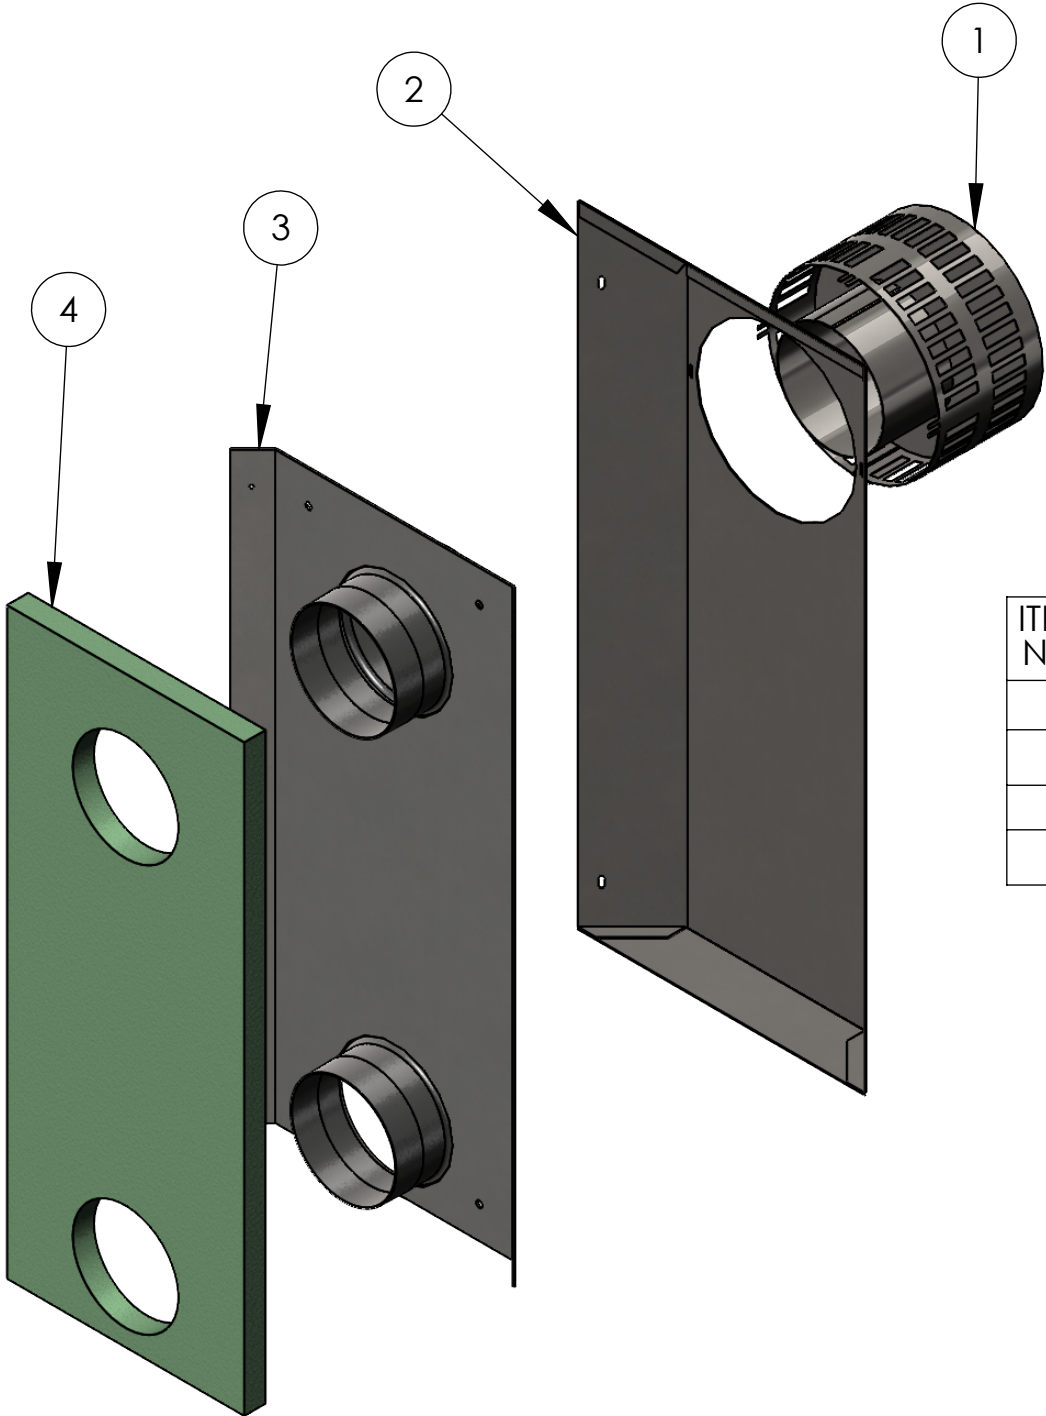

RS Glass Frame Assembly

ITEM NO.	Description	Part Number	QTY.
1	Glass Frame	UK: 5859 / China: 9042	1
2	Side Seal	5931	2
3	Top Seal	5930	2
4	Glass	5881	1

RS terminal Assembly

ITEM NO.	Description	Part Number	QTY.
1	terminal Assy	2185	1
2	flue Duct	2180	1
3	Flue Back Plate	2179	1
4	wall gasket	2107	1

RS Remote Control Assy Drawing

ITEM NO.	Description	Part Number	QTY.
1	outer Firebox	5758	1
2	comb chamber	5858	1
3	burner Alignment Bkt	6019	1
4	spigot gasket	2111	2
5	Flue Spigot	2169	2
6	2091 dough seal	2091	2
7	Rear Ceramic	4533	1
8	Side Ceramic	RH: 4532 / LH: 4610	2
9	Thoat Ceramic	4534	1
10	bulk head pilot	Check bulk head sheet	1
11	rubber grommet	8mm: 4554	1
12	rubber grommet	1406	1
13	injector elbow	5856	1
14	Burner support	4537	1
15	injector tip	High(360):5867 / Low(220):5869	1
16	copper washer	5866	1
17	Relief gasket	4637	1
18	Gasket Clamp	4543	1
19	remote valve bracket	4600	1
20	Remote Valve	6590	1
21	inlet pipe	4545	1
22	Inlet elbow and PTP	2189	1
23	EDB	6592	1
24	Pilot Pipe	4731	1
25	injector pipe	4730	1
26	Burner assembly	3051	1
27	Glass frame assembly	check Glass frame Drawing for Part Numbers	1
28	Wire Clamp	5870	1
29	Wire Wall Clamp	5869	1