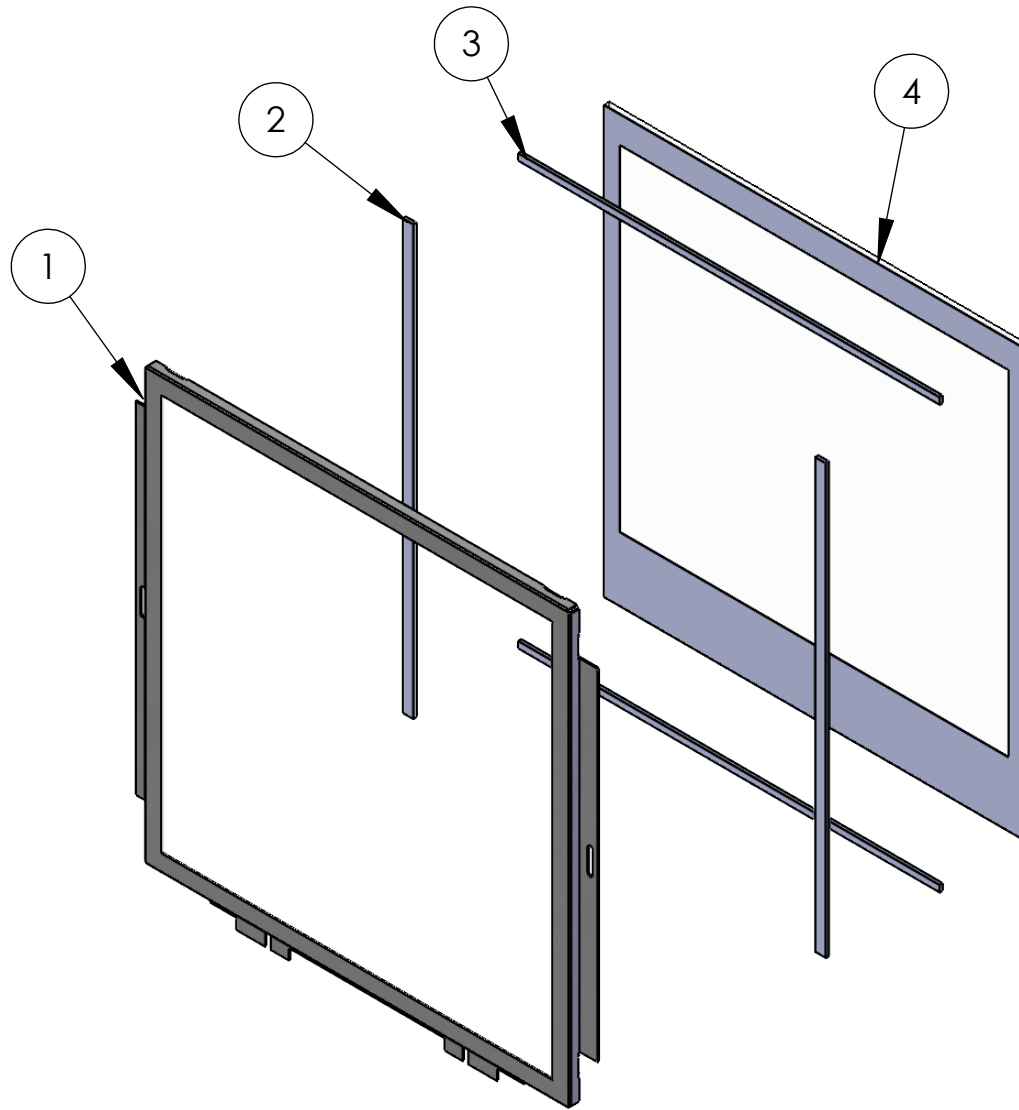

RS Glass Frame Assembly

ITEM NO.	Description	Part Number	QTY.
1	Glass Frame	UK: 5859 / China: 9042	1
2	Side Seal	5931	2
3	Top Seal	5930	2
4	Glass	5881	1

RS terminal Assembly

ITEM NO.	Description	Part Number	QTY.
1	terminal Assy	2185	1
2	flue Duct	2180	1
3	Flue Back Plate	2179	1
4	wall gasket	2107	1

RS Remote Control Assy Drawing

ITEM NO.	Description	Part Number	QTY.
1	outer Firebox	5758	1
2	comb chamber	5858	1
3	burner Alignment Bkt	6019	1
4	spigot gasket	2111	2
5	Flue Spigot	2169	2
6	2091 dough seal	2091	2
7	Rear Ceramic	4533	1
8	Side Ceramic	RH: 4532 / LH: 4610	2
9	Thoat Ceramic	4534	1
10	bulk head pilot	Check bulk head sheet	1
11	rubber grommet	8mm: 4554	1
12	rubber grommet	1406	1
13	injector elbow	5856	1
14	Burner support	4537	1
15	injector tip	High(360):5867 / Low(220):5869	1
16	copper washer	5866	1
17	Relief gasket	4637	1
18	Gasket Clamp	4543	1
19	remote valve bracket	4600	1
20	Remote Valve	6590	1
21	inlet pipe	4545	1
22	Inlet elbow and PTP	2189	1
23	EDB	6592	1
24	Pilot Pipe	4731	1
25	injector pipe	4730	1
26	Burner assembly	3051	1
27	Glass frame assembly	check Glass frame Drawing for Part Numbers	1
28	Wire Clamp	5870	1
29	Wire Wall Clamp	5869	1